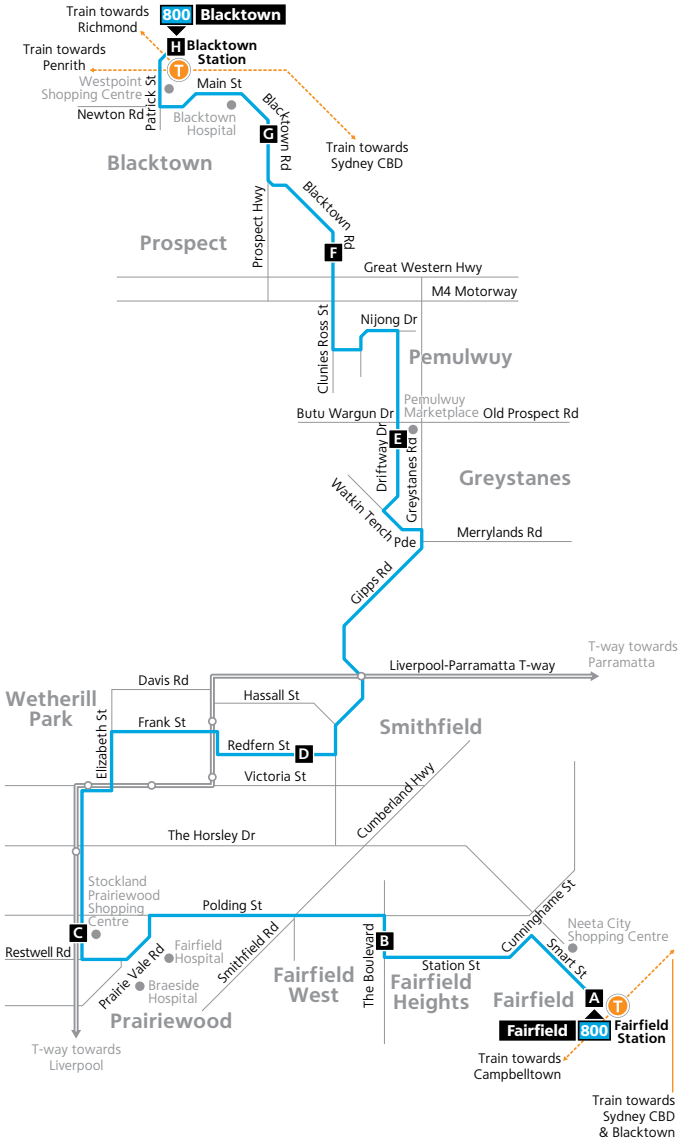

Route 800

Legend

- Bus route
- Bus route number
- Timing point
- Train line/station

Diagrammatic Map
Not to Scale
North