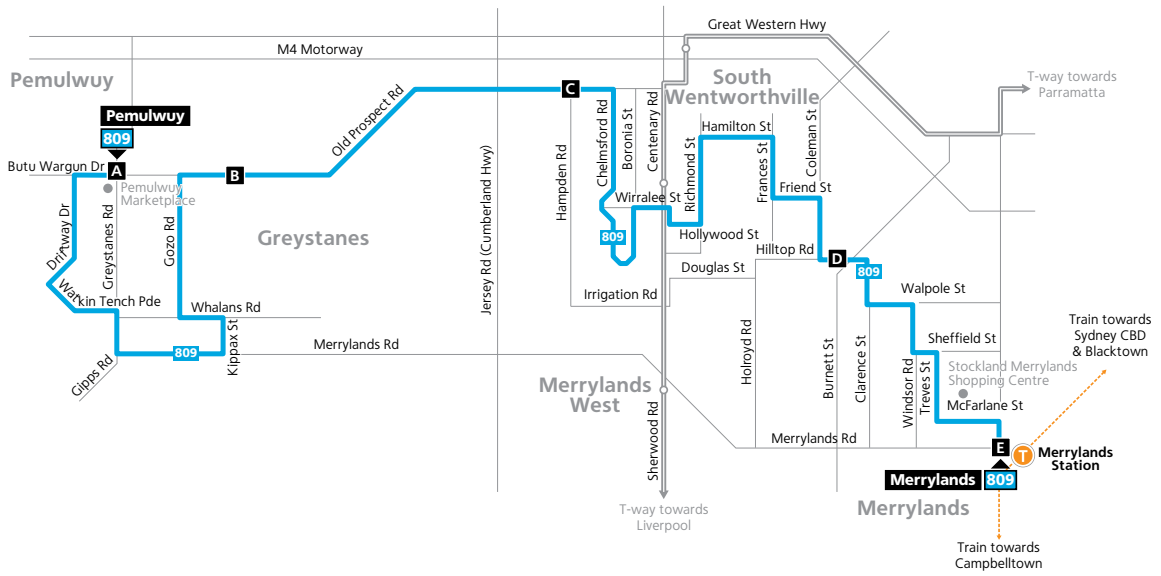

Route 809

Legend

- Bus route
- Bus route number
- Timing point
- Train line/station