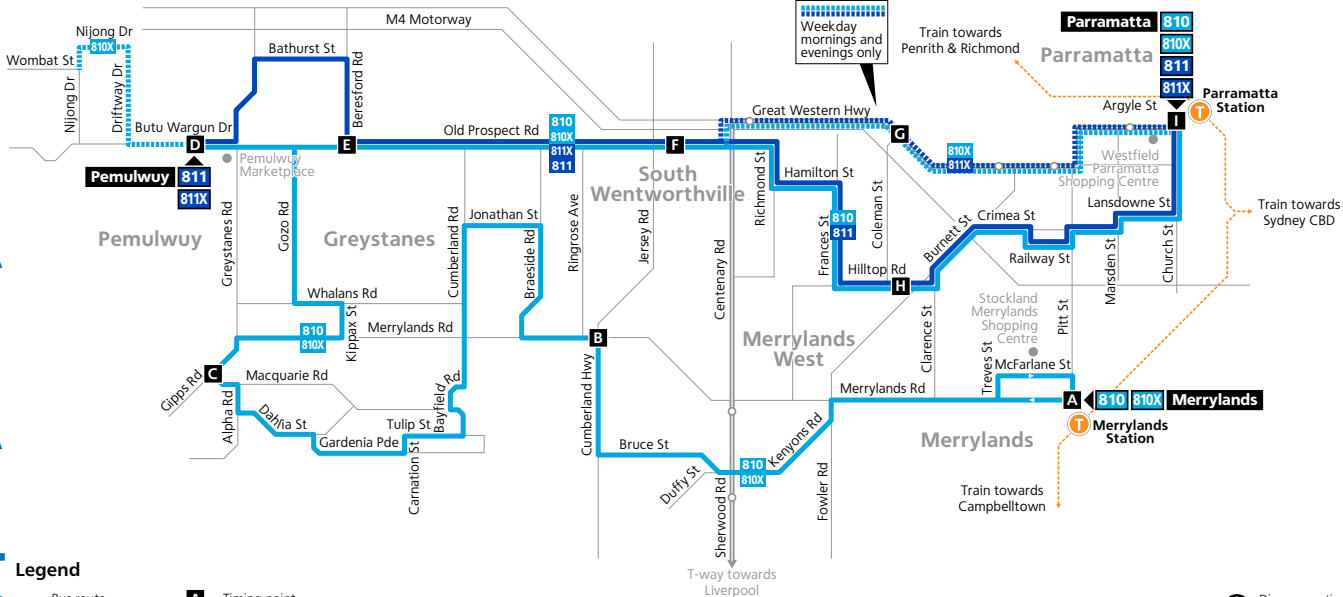

Legend

- Bus route
- Bus route number
- Timing point
- Train line/station

Diagrammatic Map
Not to Scale